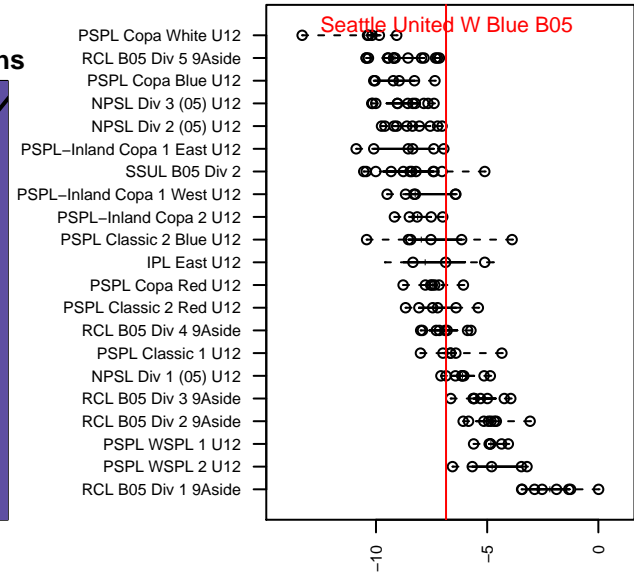

Seattle United W Blue B05

Seattle United Regional
 Seattle, WA
 B05 total strength=606
 attack=0.86 defense=0.3
 fall league = NPSL Div 1 (05) U12
 spr league = Spr NPSL (04) Div 2 U13
 notes= Whitlock 2016

alt names used:
 SEATTLE UNITED WEST BLUE 05 (WA)
 SU West B05 Blue
 Seattle United West B05 Blue
 Seattle United West Blue 05
 Seattle United West B05 Blue

Venues played:
 2016 Seattle United Cup BU12 Silver
 2016 Crossfire Select U12 Gold
 2016 Bigfoot Gold U12
 2016 NPSL Division 1 (05) U12
 2016 Founders Cup B05 Div A
 2016 Spr NPSL (04) Division 2 U13

**attack and defense variance (black dot)
relative to other teams
and top 10 in region**

**attack and defense rating
relative to others at age
and all opponents in last 13 months**

Performance relative to 13 month average