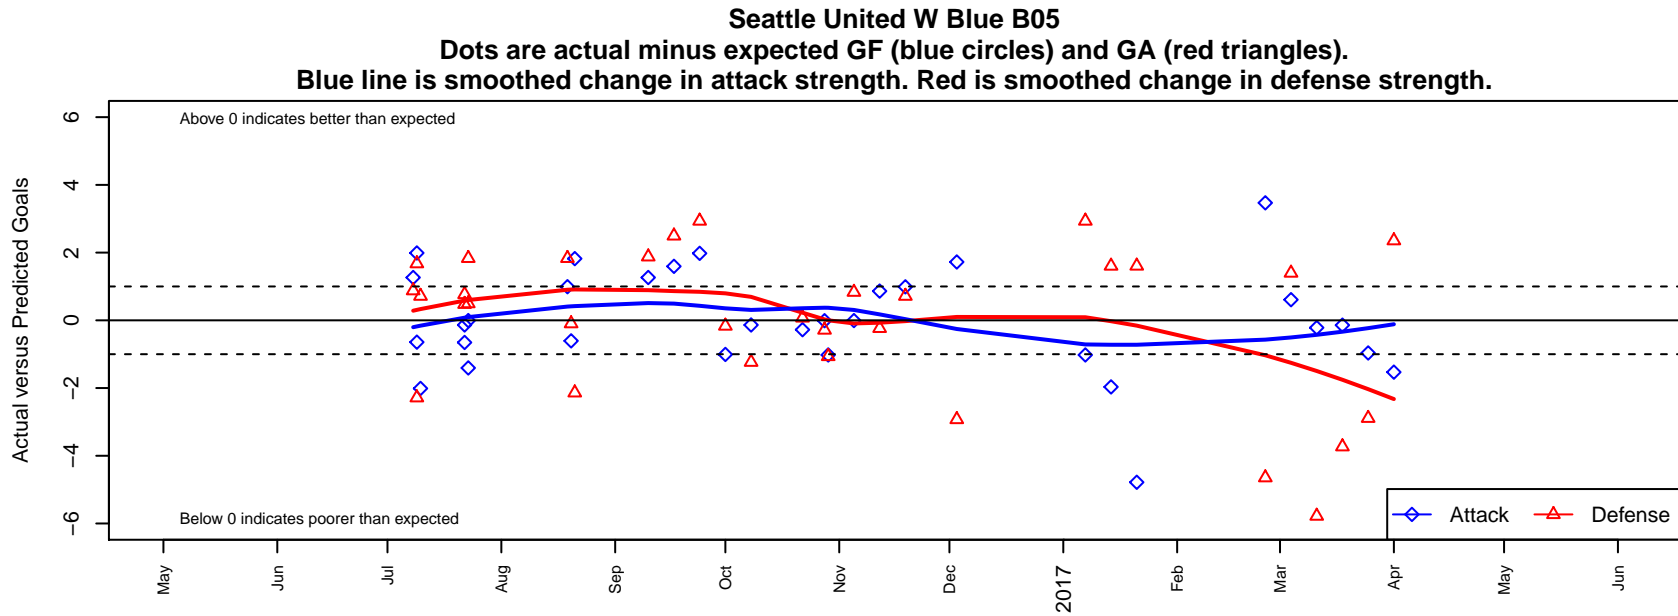

Seattle United W Blue B05

Seattle United Regional
 Seattle, WA
 B05 total strength=606
 attack=0.86 defense=0.3
 fall league = NPSL Div 1 (05) U12
 spr league = Spr NPSL (04) Div 2 U13
 notes= Whitlock 2016

**attack and defense variance (black dot)
relative to other teams
and top 10 in region**

**attack and defense rating
relative to others at age
and all opponents in last 13 months**

Performance relative to 13 month average